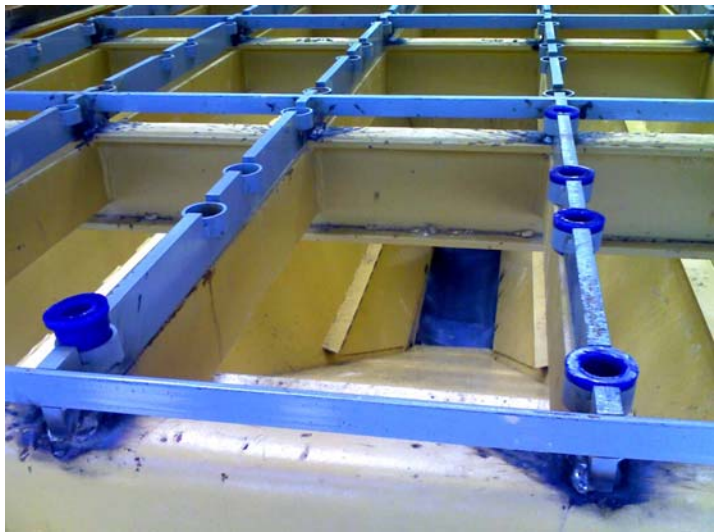

ML7 (Miller Lock 7)

PINLESS MODULAR SCREENS

Manufacturing polyurethane screens since 1982

Proudly

Made in the USA

A PATENTED PINLESS SCREEN THAT WORKS ON PIN-STYLE SYSTEMS

12" x 12" or 12" x 24" Max Modules

Increase efficiency with wire

Steel Stringers

Pipe Stringers with Adapters

Maximum open area & long wear life

Available in Dual-Durometers

Can be used next to pinned modules

MILLER WIRE WORKS, INC.

7429 Georgia Road
Birmingham, Alabama 35212