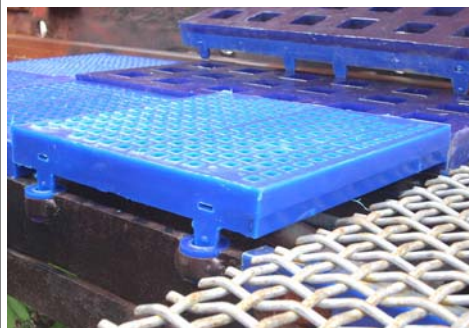

Increase efficiency with wire

Steel Stringers

Pipe Stringers with Adapters

Maximum open area & long wear life

Available in Dual-Durometers

Can be used next to pinned modules

MILLER WIRE WORKS, INC.

7429 Georgia Road
Birmingham, Alabama 35212